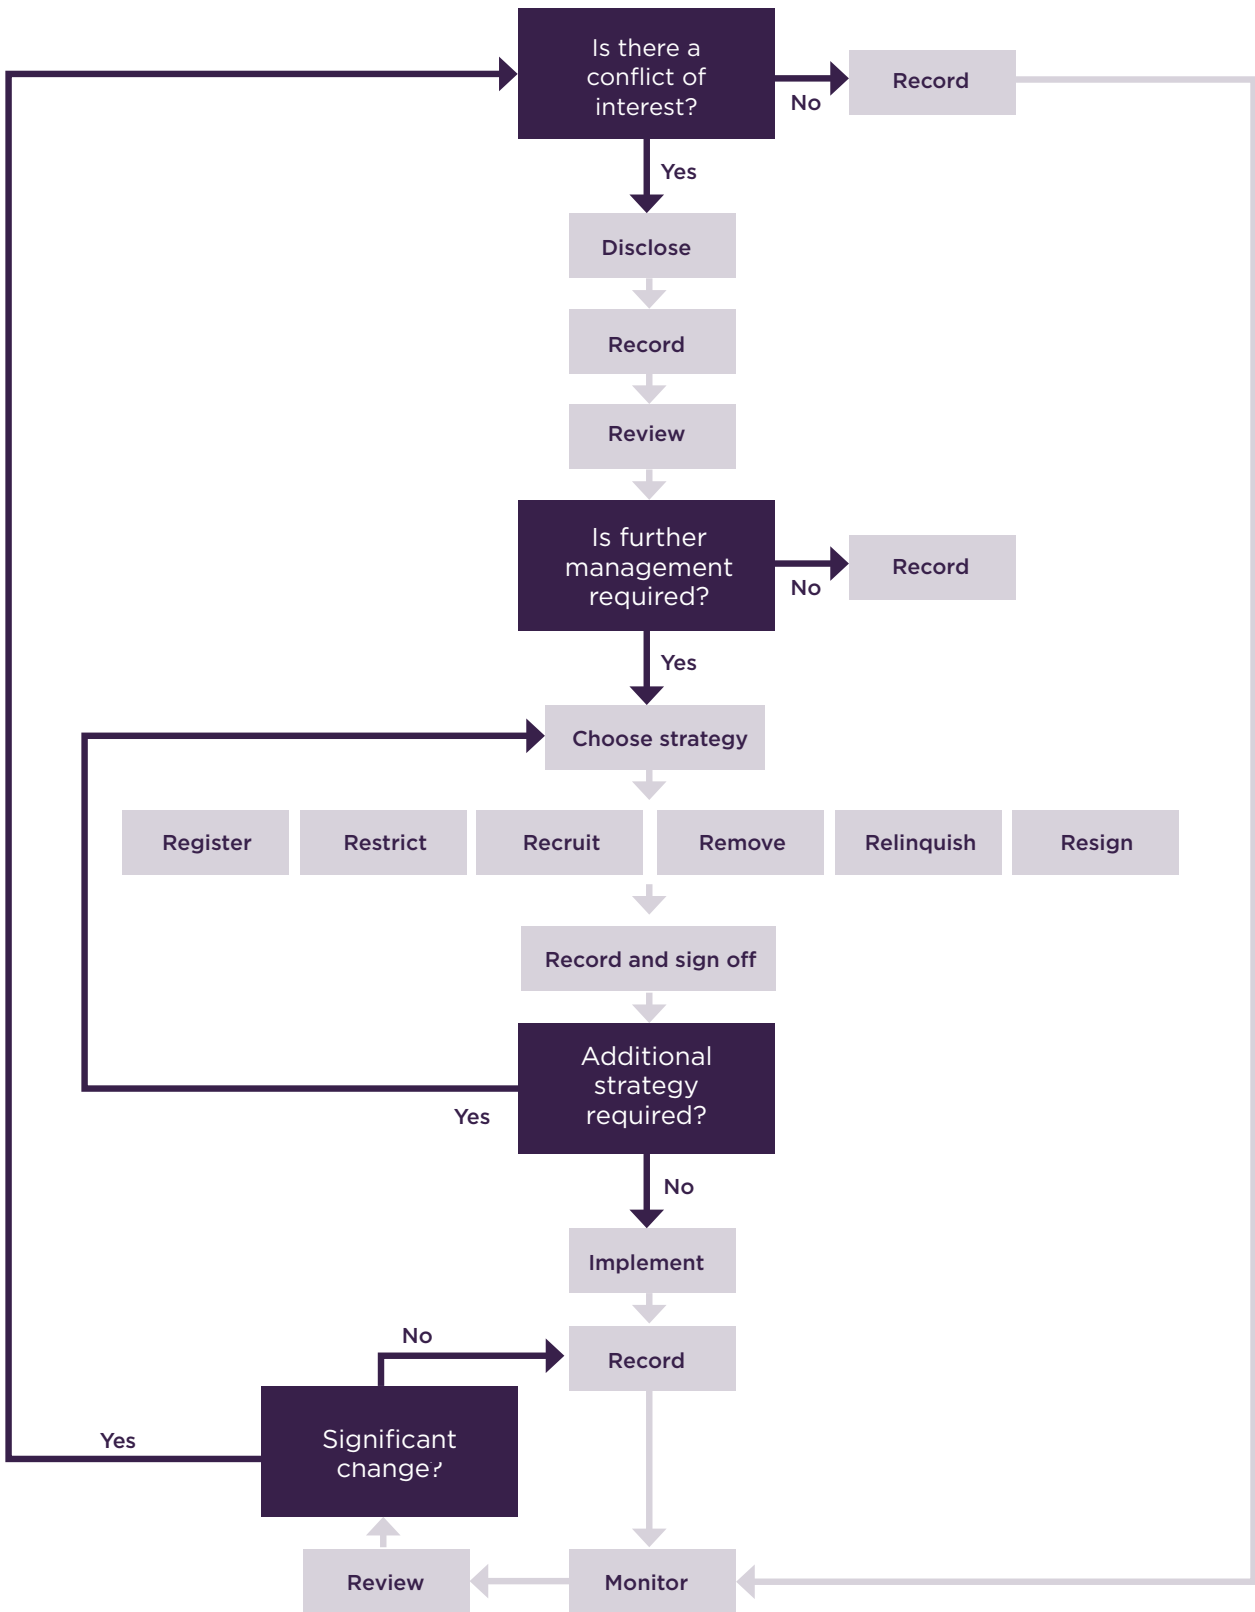

FLOWCHART

CONFLICT OF INTEREST DECISION MAKING MODEL

Adapted from CMC Qld and NSW ICAC resource: "Managing Conflicts of Interest in the Public Sector."